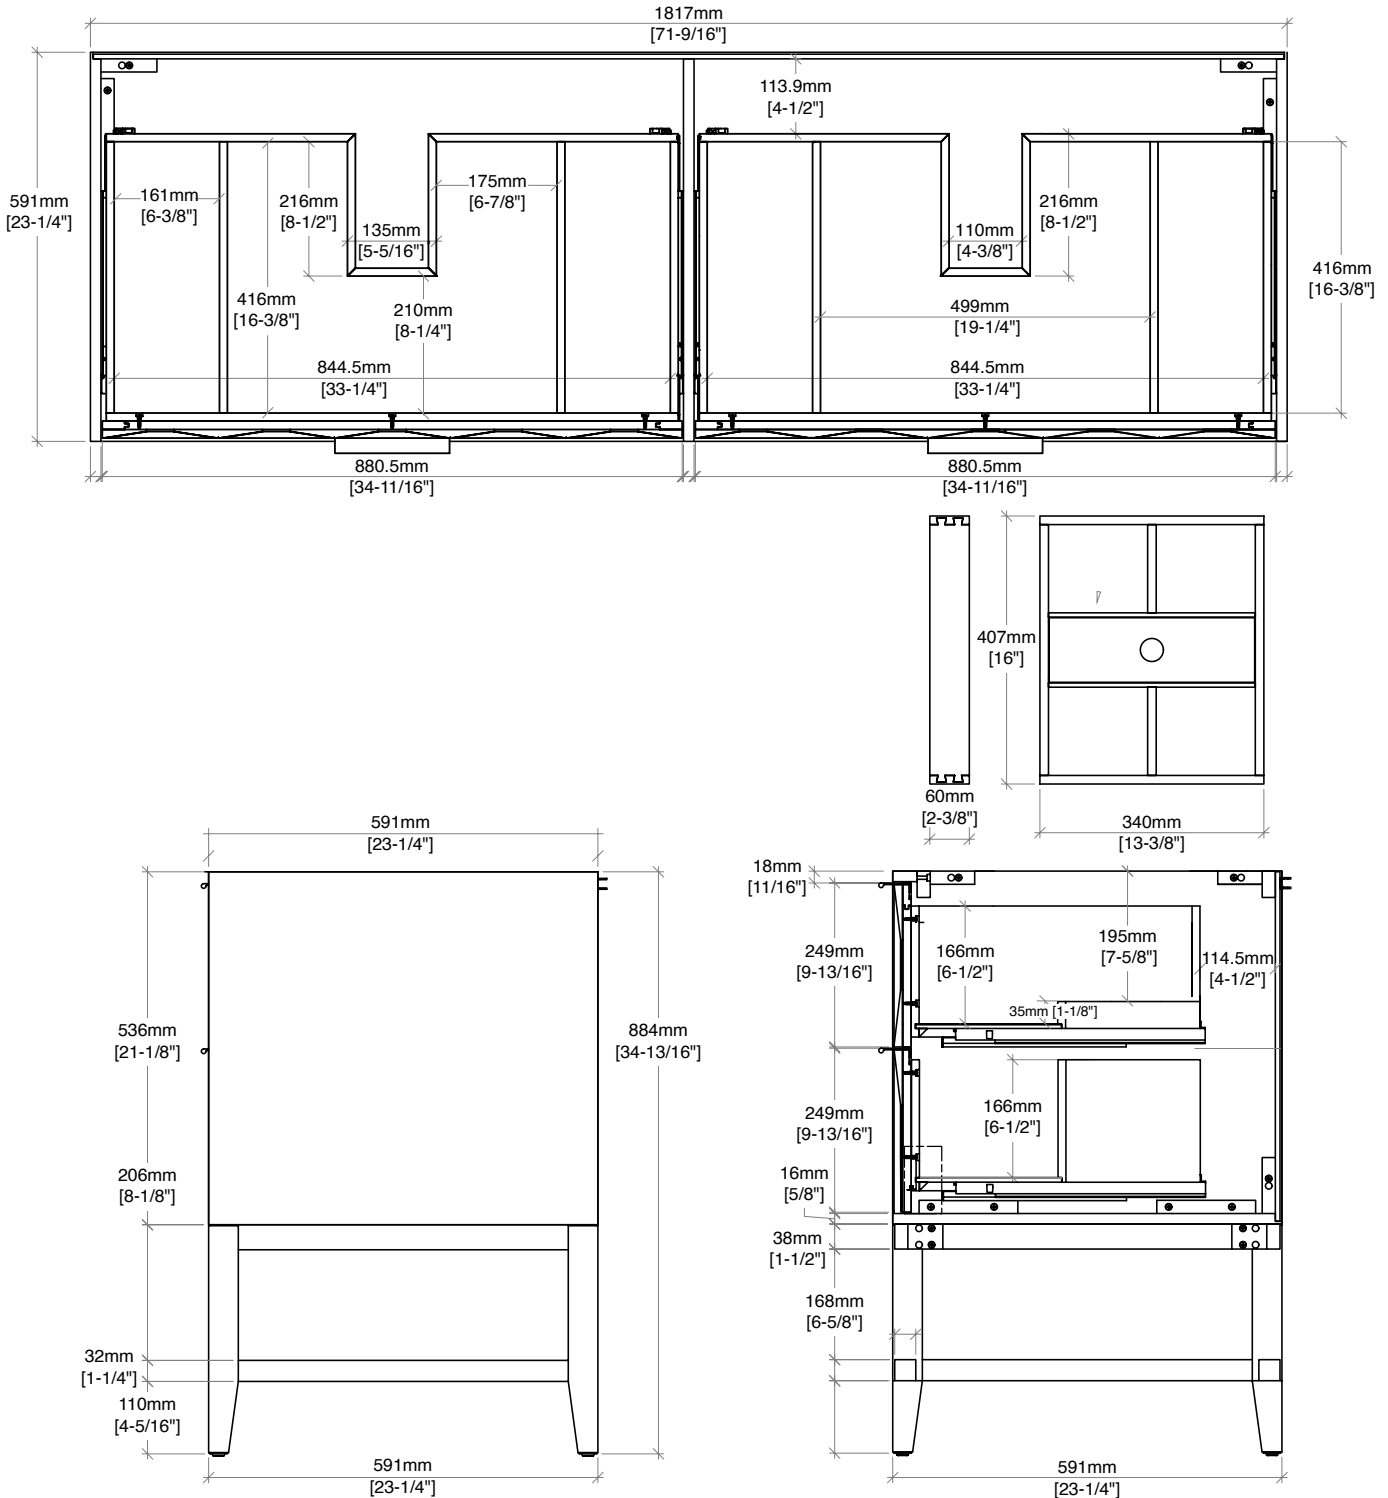

72" Emmeline Double Vanity

D100-V72-CSN

Details and Features

Solids: Ash
 Veneers: Ash
 Panels: Marine MDF
 Installation Type: Free-standing
 Number of Doors: 0
 Number of Drawers: 4
 Top Drawers: Left and Right Storage Compartments and center U-shaped tray style storage underneath the sink areas
 Bottom Drawers: U-Shaped drawers to accommodate plumbing
 Assembly Required: No
 Removable organizer with aluminum laminate liner
 Drawer Boxes: Ash veneer over Marine MDF
 English Dovetail joinery
 Aluminum Laminate Drawer Liners
 Hardware Finish: Champagne Brass
 Full Extension, Soft Close Glides
 Vanity Top: Not Included – Optional 3cm Tops available
 Number of Basins: 2
 (included with optional countertop purchase)

Dimensions

Width: 71-9/16" (1817mm)
 Depth: 23-1/4" (591mm)
 Height: 34-13/16" (884 mm)
 Rough-In: 21-11/16" (551mm)

Drawer Edge Pulls

72" Emmeline Double Vanity

D100-V72-CSN

All dimensions and specifications are nominal and may vary. Use actual products for accuracy in critical situations. Diagrams are of cabinets only – James Martin Optional Countertops and sinks are not shown.

72" Emmeline Double Vanity

D100-V72-CSN

All dimensions and specifications are nominal and may vary. Use actual products for accuracy in critical situations. Diagrams are of cabinets only – James Martin Optional Countertops and sinks are not shown.