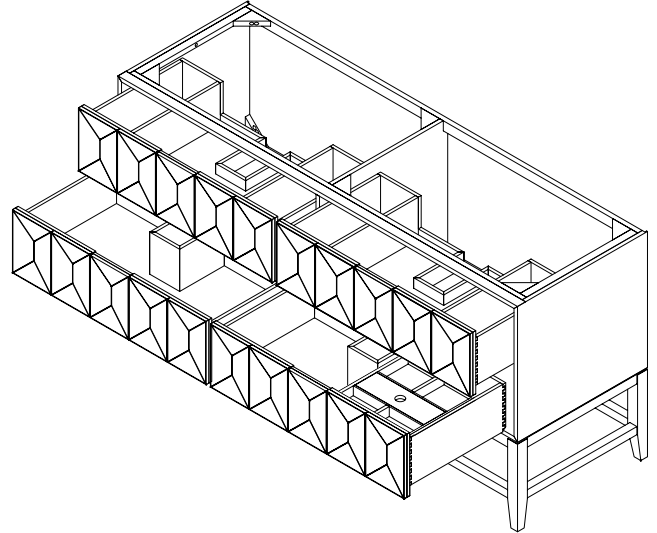

72" Emmeline Double Vanity

D100-V72-CSN

Details and Features

Solids: Ash
 Veneers: Ash
 Panels: Marine MDF
 Installation Type: Free-standing
 Number of Doors: 0
 Number of Drawers: 4
 Top Drawers: Left and Right Storage Compartments and center U-shaped tray style storage underneath the sink areas
 Bottom Drawers: U-Shaped drawers to accommodate plumbing
 Assembly Required: No
 Removable organizer with aluminum laminate liner
 Drawer Boxes: Ash veneer over Marine MDF
 English Dovetail joinery
 Aluminum Laminate Drawer Liners
 Hardware Finish: Champagne Brass
 Full Extension, Soft Close Glides
 Vanity Top: Not Included – Optional 3cm Tops available
 Number of Basins: 2
 (included with optional countertop purchase)

Dimensions

Width: 71-9/16" (1817mm)
 Depth: 23-1/4" (591mm)
 Height: 34-13/16" (884 mm)
 Rough-In: 21-11/16" (551mm)

Drawer Edge Pulls

72" Emmeline Double Vanity

D100-V72-CSN

All dimensions and specifications are nominal and may vary. Use actual products for accuracy in critical situations. Diagrams are of cabinets only – James Martin Optional Countertops and sinks are not shown.

72" Emmeline Double Vanity

D100-V72-CSN

All dimensions and specifications are nominal and may vary. Use actual products for accuracy in critical situations. Diagrams are of cabinets only – James Martin Optional Countertops and sinks are not shown.