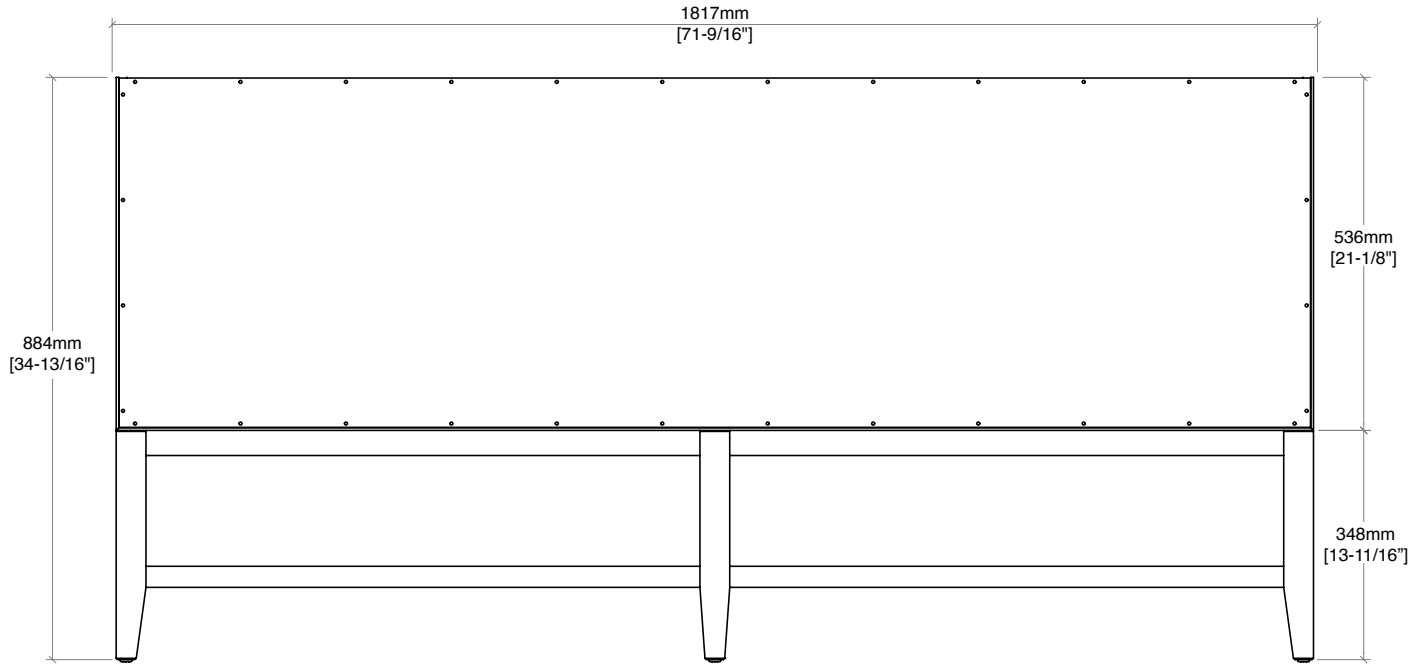

72" Emmeline Double Vanity

D100-V72-CSN

Details and Features

Solids: Ash
 Veneers: Ash
 Panels: Marine MDF
 Installation Type: Free-standing
 Number of Doors: 0
 Number of Drawers: 4
 Top Drawers: Left and Right Storage Compartments and center U-shaped tray style storage underneath the sink areas
 Bottom Drawers: U-Shaped drawers to accommodate plumbing
 Assembly Required: No
 Removable organizer with aluminum laminate liner
 Drawer Boxes: Ash veneer over Marine MDF
 English Dovetail joinery
 Aluminum Laminate Drawer Liners
 Hardware Finish: Champagne Brass
 Full Extension, Soft Close Glides
 Vanity Top: Not Included – Optional 3cm Tops available
 Number of Basins: 2
 (included with optional countertop purchase)

Dimensions

Width: 71-9/16" (1817mm)
 Depth: 23-1/4" (591mm)
 Height: 34-13/16" (884 mm)
 Rough-In: 21-11/16" (551mm)

Drawer Edge Pulls

72" Emmeline Double Vanity

D100-V72-CSN

All dimensions and specifications are nominal and may vary. Use actual products for accuracy in critical situations. Diagrams are of cabinets only – James Martin Optional Countertops and sinks are not shown.

72" Emmeline Double Vanity

D100-V72-CSN

All dimensions and specifications are nominal and may vary. Use actual products for accuracy in critical situations. Diagrams are of cabinets only – James Martin Optional Countertops and sinks are not shown.