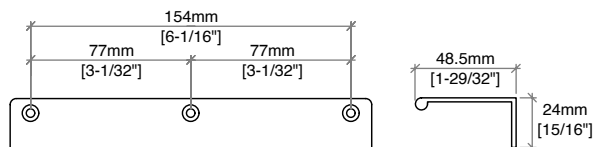

72" Emmeline Double Vanity

D100-V72-CSN

Details and Features

Solids: Ash
 Veneers: Ash
 Panels: Marine MDF
 Installation Type: Free-standing
 Number of Doors: 0
 Number of Drawers: 4
 Top Drawers: Left and Right Storage Compartments and center U-shaped tray style storage underneath the sink areas
 Bottom Drawers: U-Shaped drawers to accommodate plumbing
 Assembly Required: No
 Removable organizer with aluminum laminate liner
 Drawer Boxes: Ash veneer over Marine MDF
 English Dovetail joinery
 Aluminum Laminate Drawer Liners
 Hardware Finish: Champagne Brass
 Full Extension, Soft Close Glides
 Vanity Top: Not Included – Optional 3cm Tops available
 Number of Basins: 2
 (included with optional countertop purchase)

Dimensions

Width: 71-9/16" (1817mm)
 Depth: 23-1/4" (591mm)
 Height: 34-13/16" (884 mm)
 Rough-In: 21-11/16" (551mm)

Drawer Edge Pulls

72" Emmeline Double Vanity

D100-V72-CSN

All dimensions and specifications are nominal and may vary. Use actual products for accuracy in critical situations. Diagrams are of cabinets only – James Martin Optional Countertops and sinks are not shown.

72" Emmeline Double Vanity

D100-V72-CSN

All dimensions and specifications are nominal and may vary. Use actual products for accuracy in critical situations. Diagrams are of cabinets only – James Martin Optional Countertops and sinks are not shown.