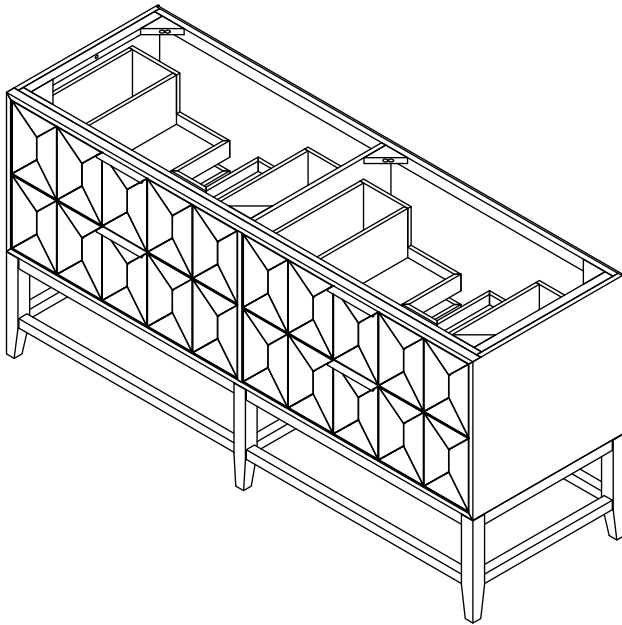

72" Emmeline Double Vanity

D100-V72-CSN

Details and Features

Solids: Ash
 Veneers: Ash
 Panels: Marine MDF
 Installation Type: Free-standing
 Number of Doors: 0
 Number of Drawers: 4
 Top Drawers: Left and Right Storage Compartments and center U-shaped tray style storage underneath the sink areas
 Bottom Drawers: U-Shaped drawers to accommodate plumbing
 Assembly Required: No
 Removable organizer with aluminum laminate liner
 Drawer Boxes: Ash veneer over Marine MDF
 English Dovetail joinery
 Aluminum Laminate Drawer Liners
 Hardware Finish: Champagne Brass
 Full Extension, Soft Close Glides
 Vanity Top: Not Included – Optional 3cm Tops available
 Number of Basins: 2
 (included with optional countertop purchase)

Dimensions

Width: 71-9/16" (1817mm)
 Depth: 23-1/4" (591mm)
 Height: 34-13/16" (884 mm)
 Rough-In: 21-11/16" (551mm)

Drawer Edge Pulls

72" Emmeline Double Vanity

D100-V72-CSN

All dimensions and specifications are nominal and may vary. Use actual products for accuracy in critical situations. Diagrams are of cabinets only – James Martin Optional Countertops and sinks are not shown.

72" Emmeline Double Vanity

D100-V72-CSN

All dimensions and specifications are nominal and may vary. Use actual products for accuracy in critical situations. Diagrams are of cabinets only – James Martin Optional Countertops and sinks are not shown.