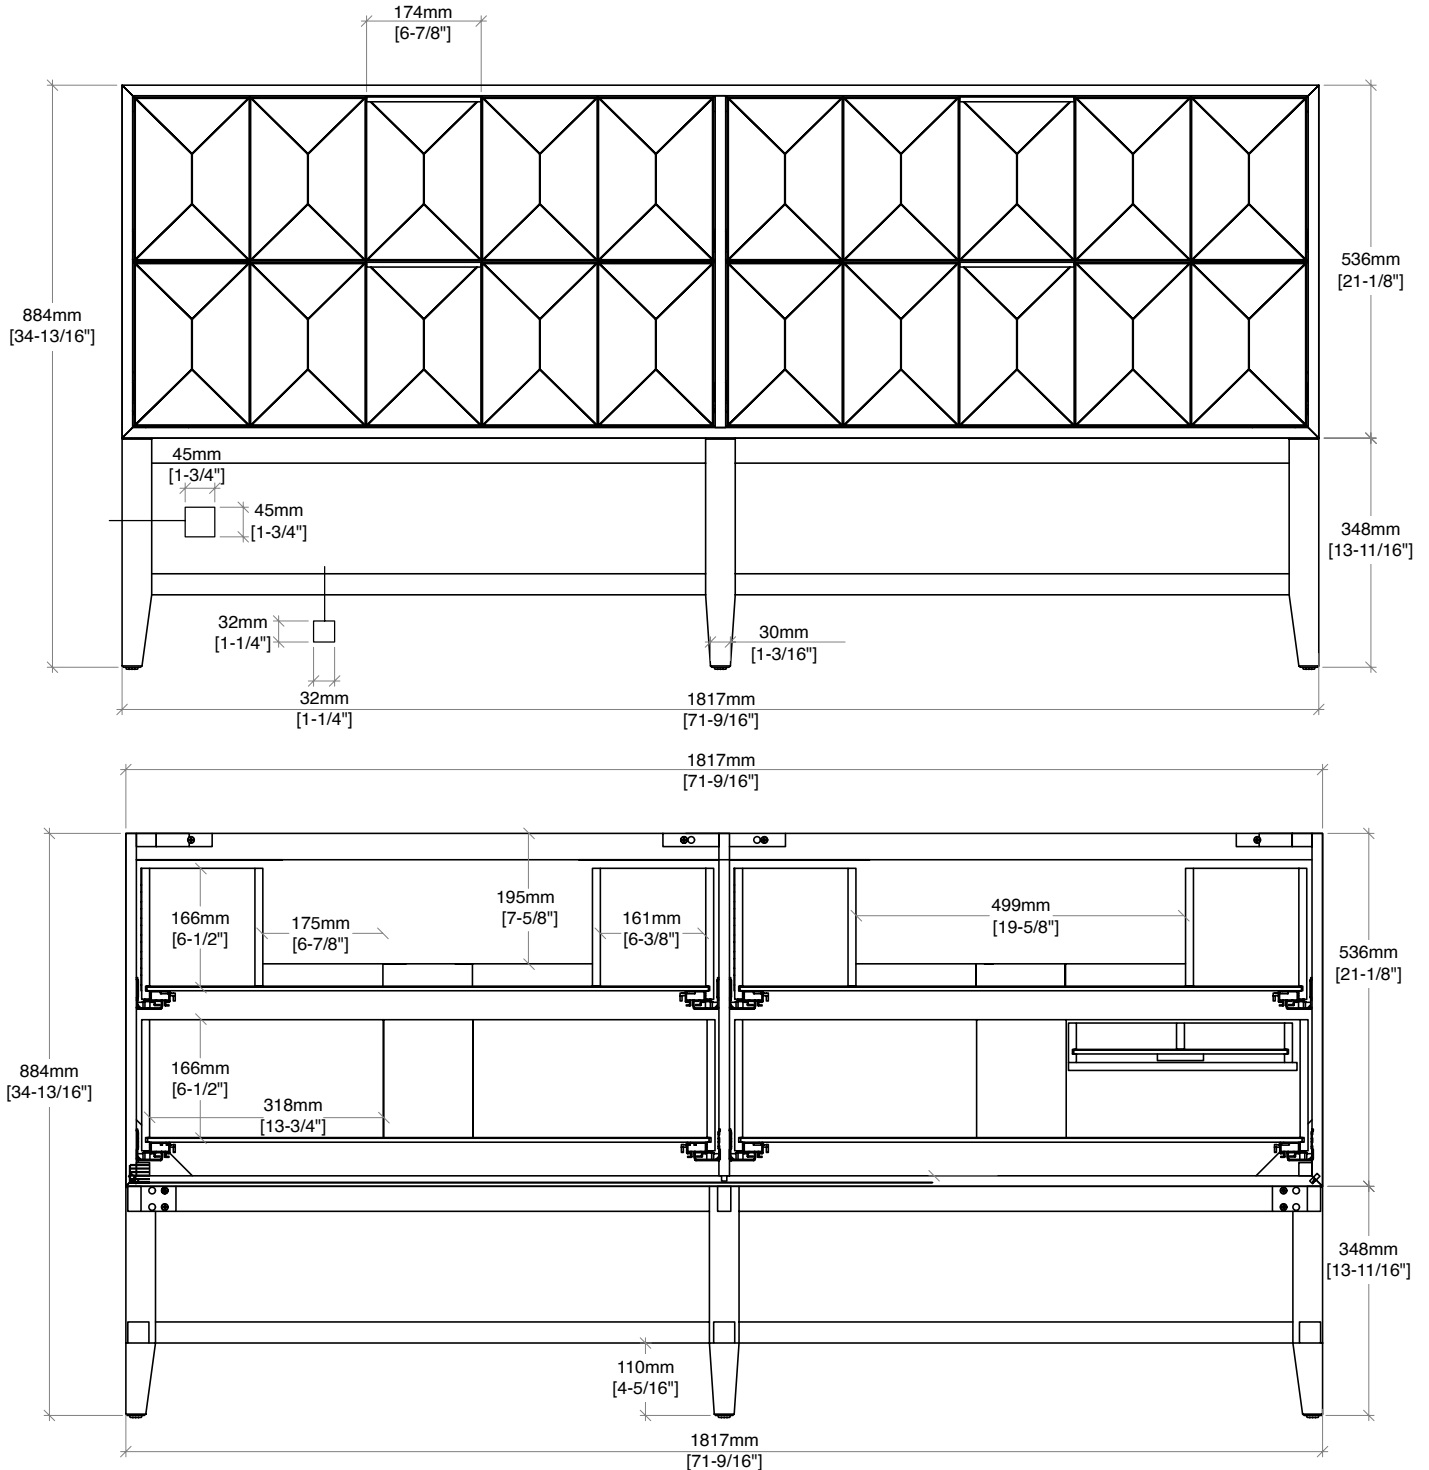

72" Emmeline Double Vanity

D100-V72-CSN

Details and Features

Solids: Ash
 Veneers: Ash
 Panels: Marine MDF
 Installation Type: Free-standing
 Number of Doors: 0
 Number of Drawers: 4
 Top Drawers: Left and Right Storage Compartments and center U-shaped tray style storage underneath the sink areas
 Bottom Drawers: U-Shaped drawers to accommodate plumbing
 Assembly Required: No
 Removable organizer with aluminum laminate liner
 Drawer Boxes: Ash veneer over Marine MDF
 English Dovetail joinery
 Aluminum Laminate Drawer Liners
 Hardware Finish: Champagne Brass
 Full Extension, Soft Close Glides
 Vanity Top: Not Included – Optional 3cm Tops available
 Number of Basins: 2
 (included with optional countertop purchase)

Dimensions

Width: 71-9/16" (1817mm)
 Depth: 23-1/4" (591mm)
 Height: 34-13/16" (884 mm)
 Rough-In: 21-11/16" (551mm)

Drawer Edge Pulls

72" Emmeline Double Vanity

D100-V72-CSN

All dimensions and specifications are nominal and may vary. Use actual products for accuracy in critical situations. Diagrams are of cabinets only – James Martin Optional Countertops and sinks are not shown.

72" Emmeline Double Vanity

D100-V72-CSN

All dimensions and specifications are nominal and may vary. Use actual products for accuracy in critical situations. Diagrams are of cabinets only – James Martin Optional Countertops and sinks are not shown.